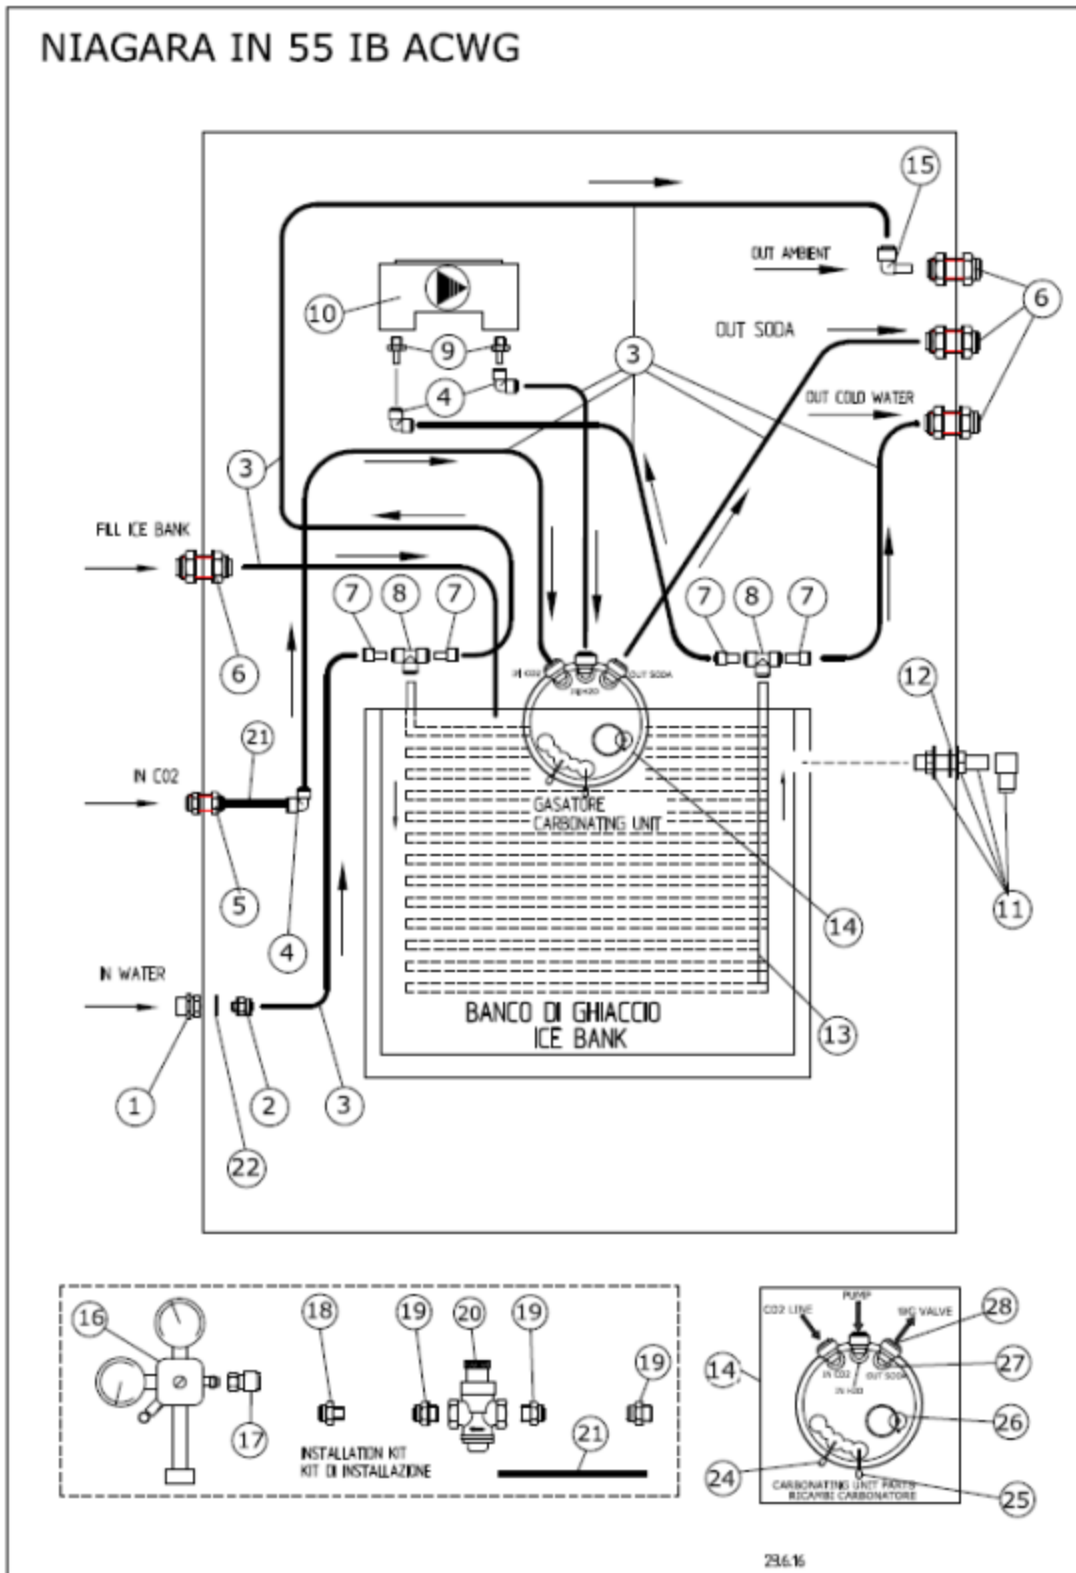

CU / NIAGARA IN 55 IB ACWG

Hydraulics Diagram

Grouped product items

Pos	Code	Product Name
1	2521414	BULKHEAD CONNECTOR 1/4F - 1/4F + FILTER
2	2521413	STRAIGHT ADAPTOR JG 1/4M - 6
3	2801368	PE HOSE 6 x 4
4	2521436	REDUCTION ELBOW JG 8 - 6
5	2521564	8--8 WHITE BULKHEAD CONNECTOR
6	2521490	BULKHEAD CONNECTOR 8-6
7	2521453	STRAIGHT REDUCTION STEM 8 - JG6
8	2521364	TEE JG 8
9	2521394	STEM ADAPTOR JG 1/4M - 8
10	1761517011	BRASS PUMP 1/4 FF 100 LT/H (CU)
11	2521432	OVER LOAD DRAINAGE
12	2661711	WASHER
13	1601497	NIAG.55 Ø 8 STAINLESS STEEL COIL
14	2541510	CARBONATING UNIT "REV.1"
15	2521454	STEM ELBOW JG6-6
16	2521504	CO2 PRESSURE REDUCER
17	2521361	TERMINALE DIRITTO JG 7/16F - 8
18	2521362	STRAIGHT ADAPTOR JG 1/4M-8
19	2521360	STRAIGHT ADAPTOR JG 3/8M - 8
20	2521515	WATER PRESSURE REDUCER 3/8 FF
21	2801363	TUBO PE 8x6
22	2661527	BLACK GASKET 1/2
24	2521568	75 mm PROBE
25	2521567	225 mm PROBE
26	2641526	CARBONATOR SECURITY VALVE + O ring
27	2521479	NO RETURN VALVE
28	2521478	CARBONATING INLET PIPING