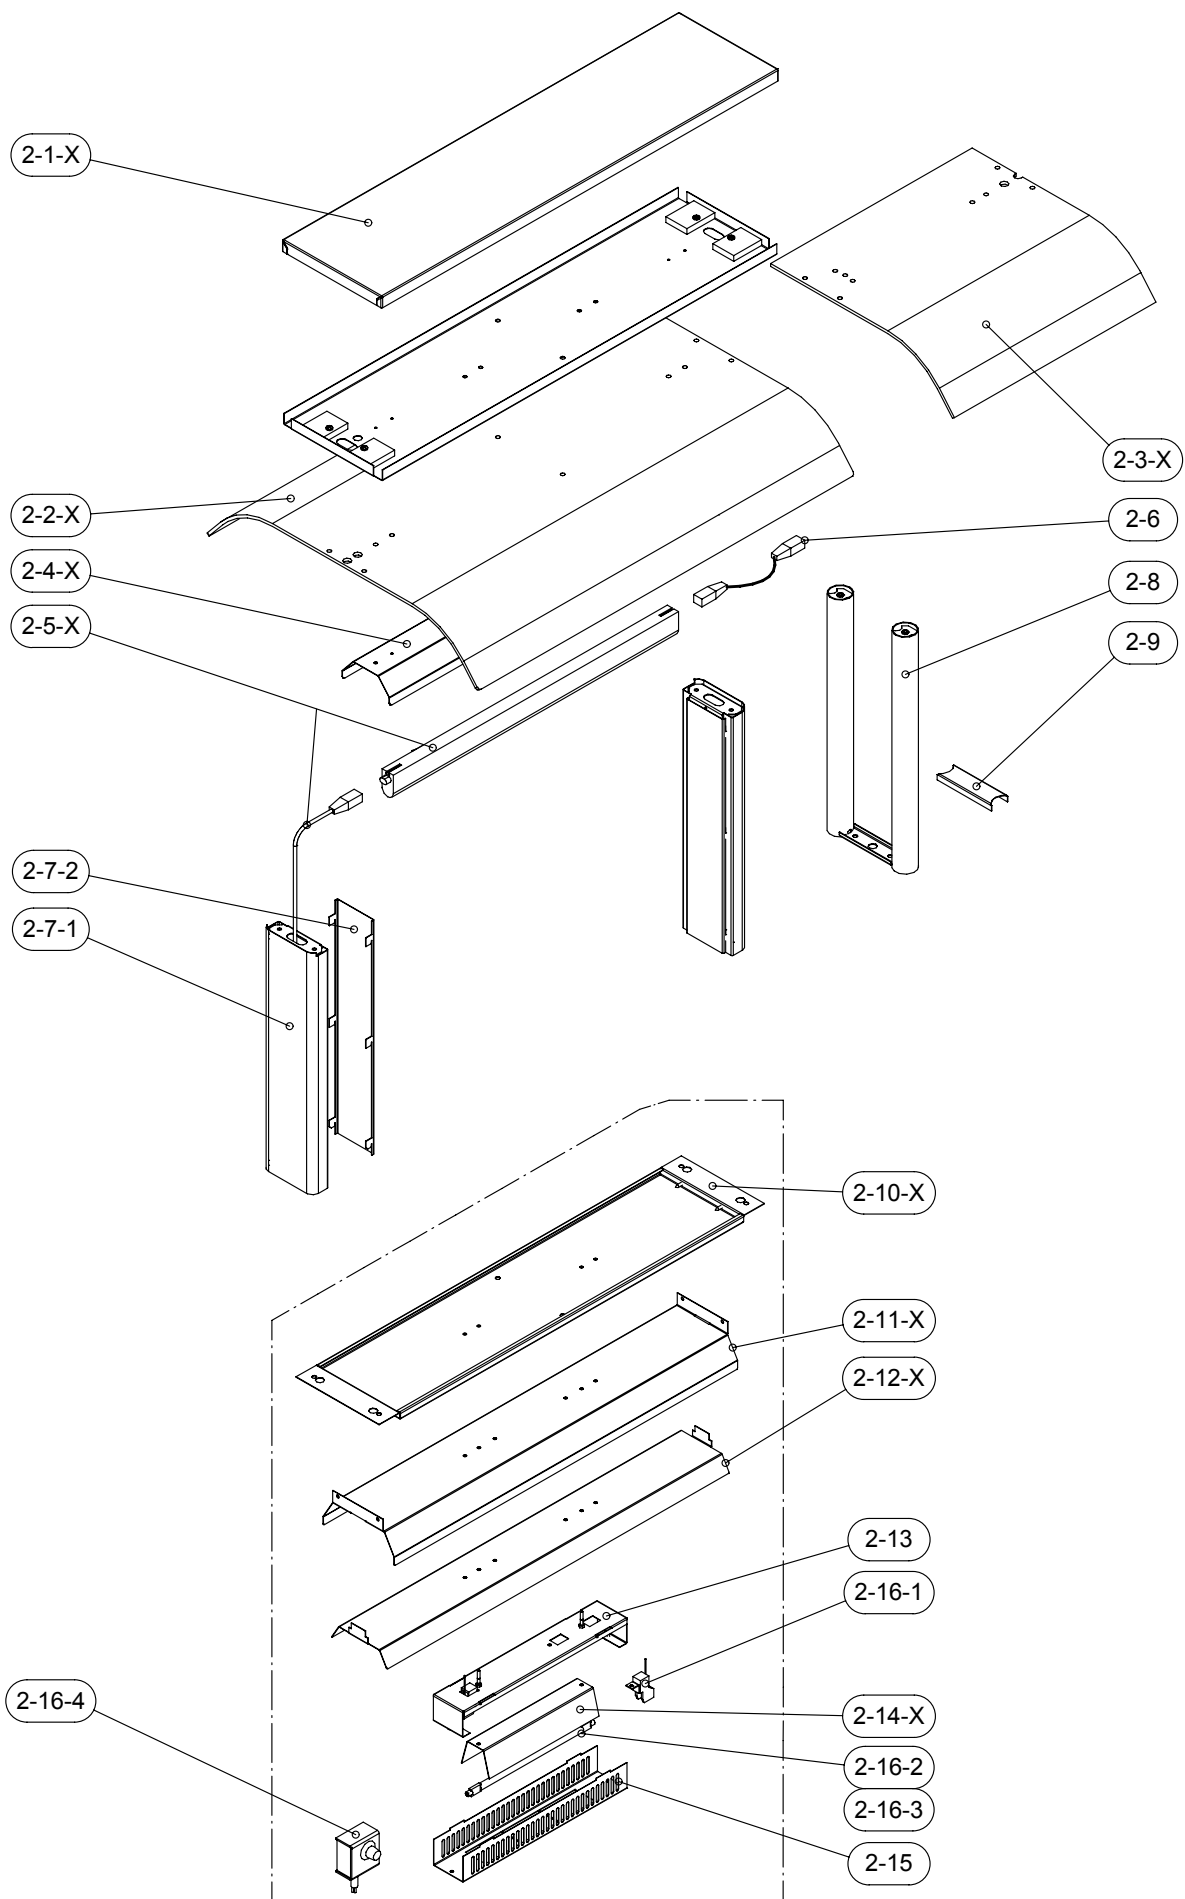

RESERVEDELER FESTIVO BUFFET LINE

- Buffet Line
- Drop In

OVERHYLLE BU2104

BU2104

OVERHYLLE FOR BLH-C BU2104

Reservedelsliste Festivo Overhulle -C 01.06.2015

Pos	Del nr.:	Description	Type	BLH45C	BLH80C	BLH120C	BLH160C
2-1-1	BU1598	Top cover plate 45		1			
2-1-2	BU1576	Top cover plate 80			1		
2-1-3	BU1577	Top cover plate 120				1	
2-1-4	BU1807	Top cover plate 160					1
2-2-1	BU1934	Plexi cover two-sided 45		1			
2-2-2	BU1935	Plexi cover two-sided 80			1		
2-2-3	BU1936	Plexi cover two-sided 120				1	
2-2-4	BU1937	Plexi cover two-sided 160					1
2-3-1	BU1938	Plexi cover one-sided 45		2			
2-3-2	BU1939	Plexi cover one-sided 80			2		
2-3-3	BU1940	Plexi cover one-sided 120				2	
2-3-4	BU1941	Plexi cover one-sided 160					2
2-4-1	BU1942	Reflector element 45		1			
2-4-2	BU1943	Reflector element 80			1		
2-4-3	BU1944	Reflector element 120				1	
2-4-4	BU1945	Reflector element 160					1
2-5-1	SP17800	Light + cable	TL2001 13W		1	2	2
2-5-2	SP17801	Light + cable	TL2001 8W	1			
2-6	SP17802	Jumper cable for light		0	0	0	1
2-7-1	BU1720	Vertical bar		2	2	2	2
2-7-2	BU1028	Cover plate for vertical bar		2	2	2	2
2-8	BU1580	End tubes		2	2	2	2
2-9	BU1583	Bottom cover plate		2	2	2	2