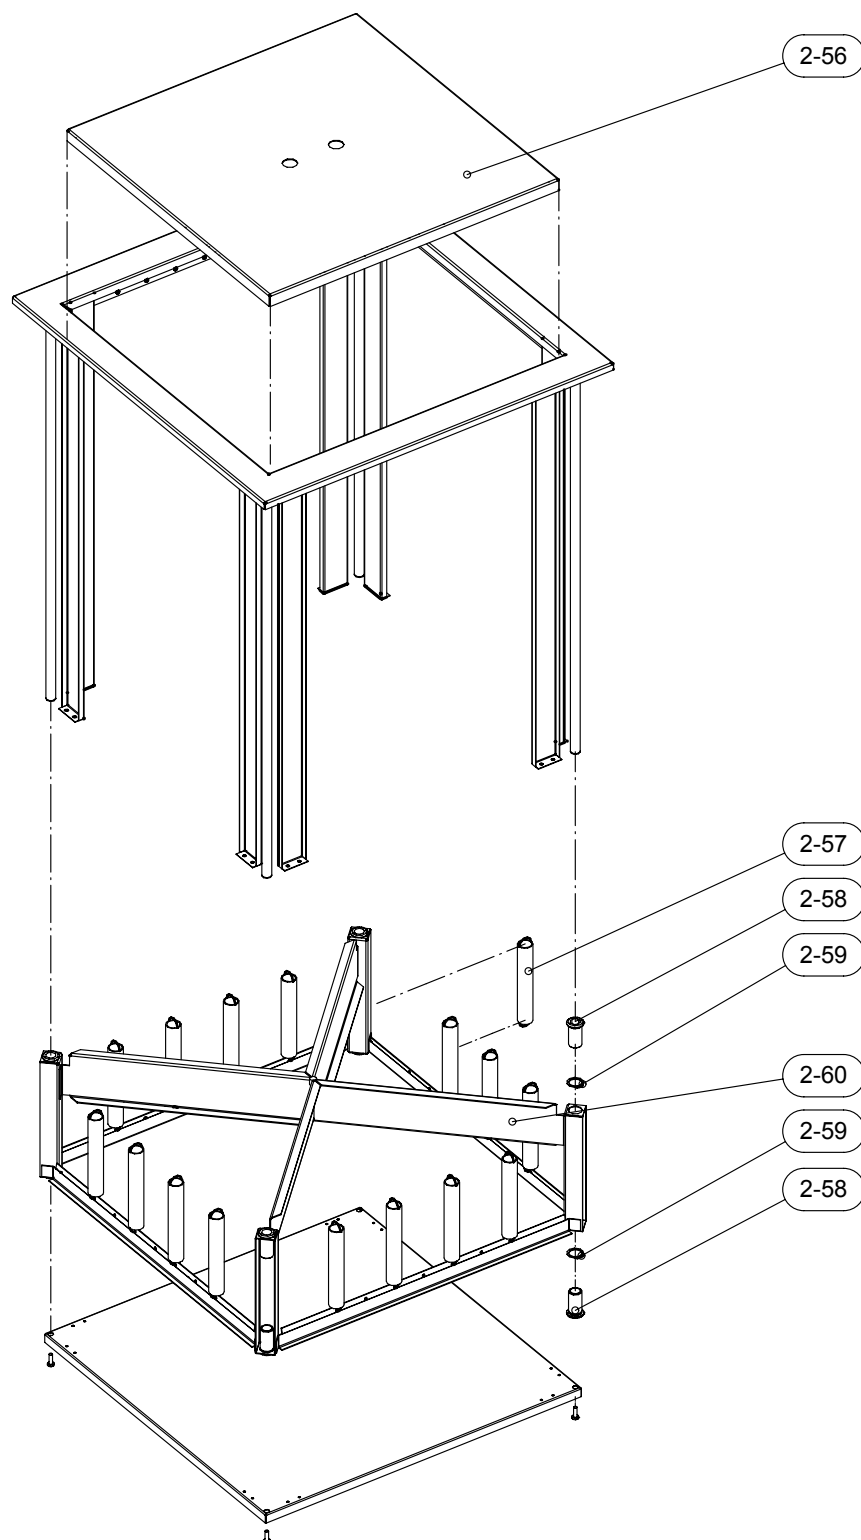

BRETT- OG KURVDISPENSER BLDI-PH/PN BU2106

Reservedelsliste Brett- og kurvdispenser 01.06.2015

Pos	Del nr.:	Description	BLDI-TD
2-56	DI2310	Lid for tray lift	1
2-57	SP10500	Spring	16
2-58	LM1379	Steering bush ring for plate lift	8
2-59	WURTH	Lock ring 19 x 1.2	8
2-60	DI2349	Basket lift HKP 500x500BLDIBD	1

BU2106