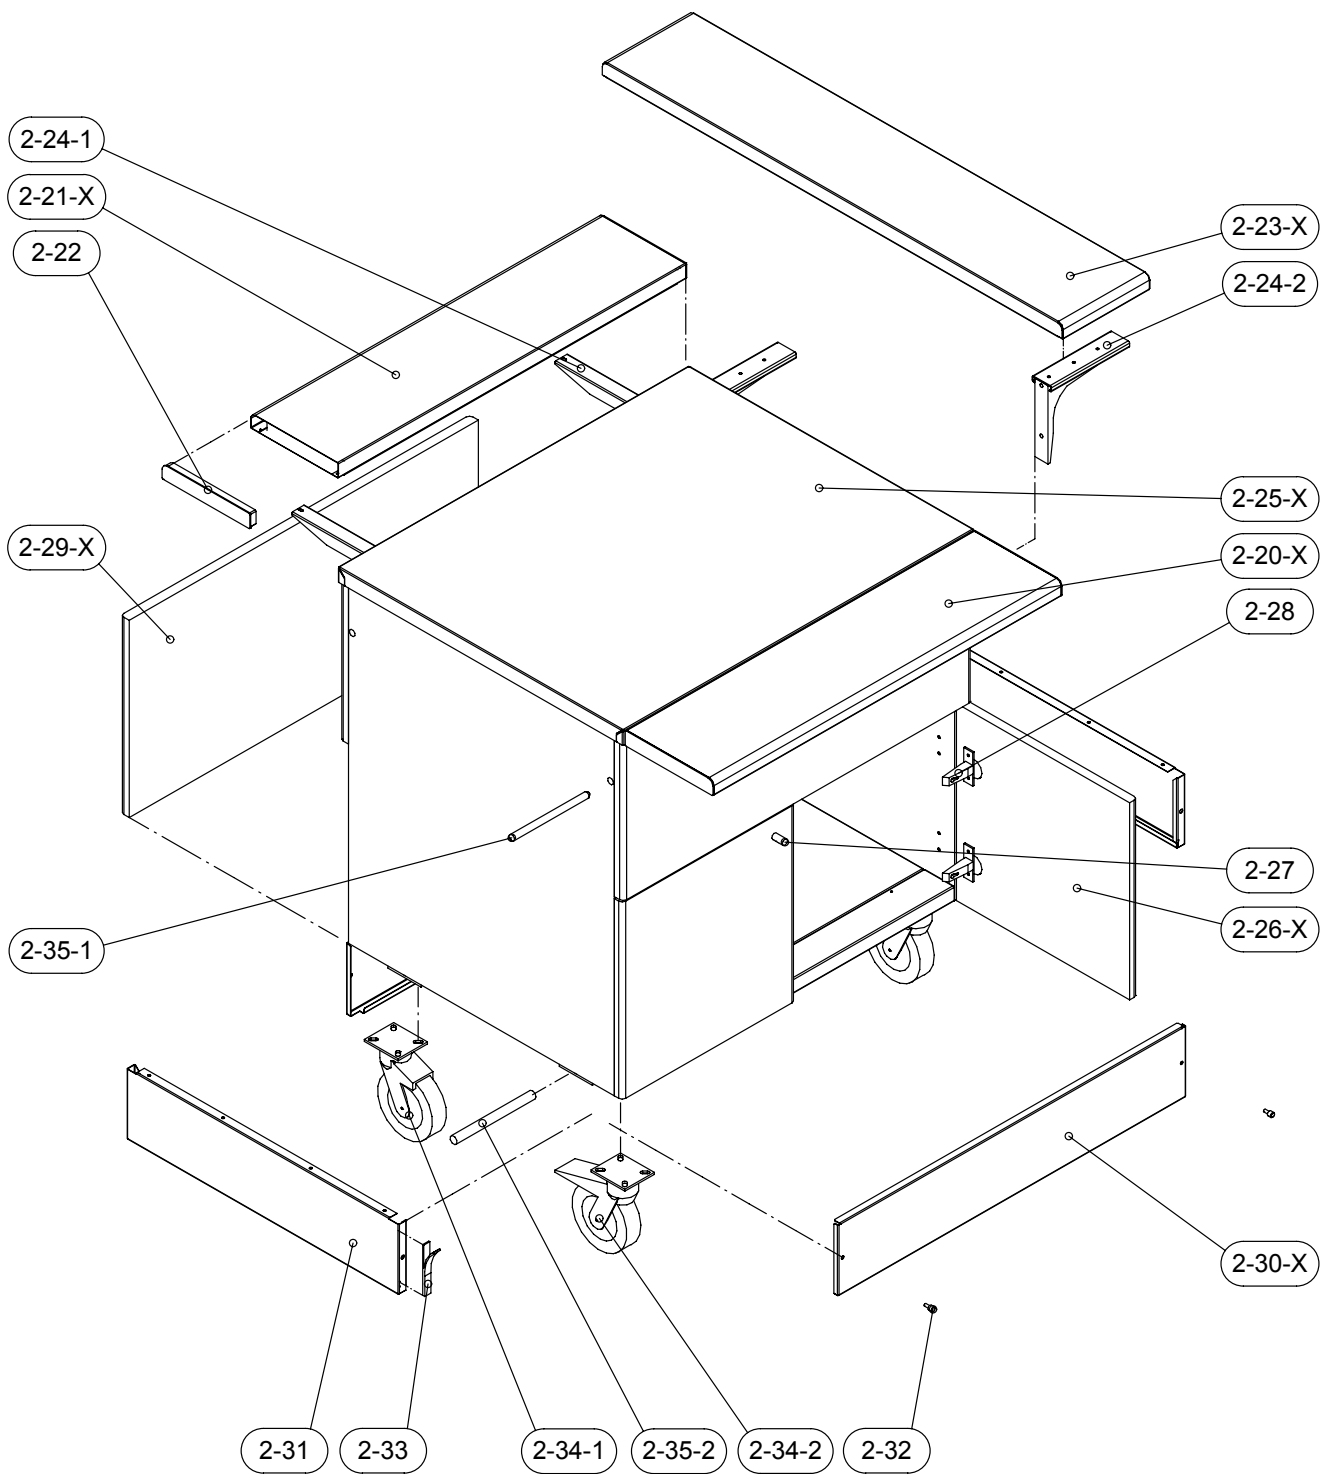

KABINETT FOR BLH-C-H-N BU2101

BU2101