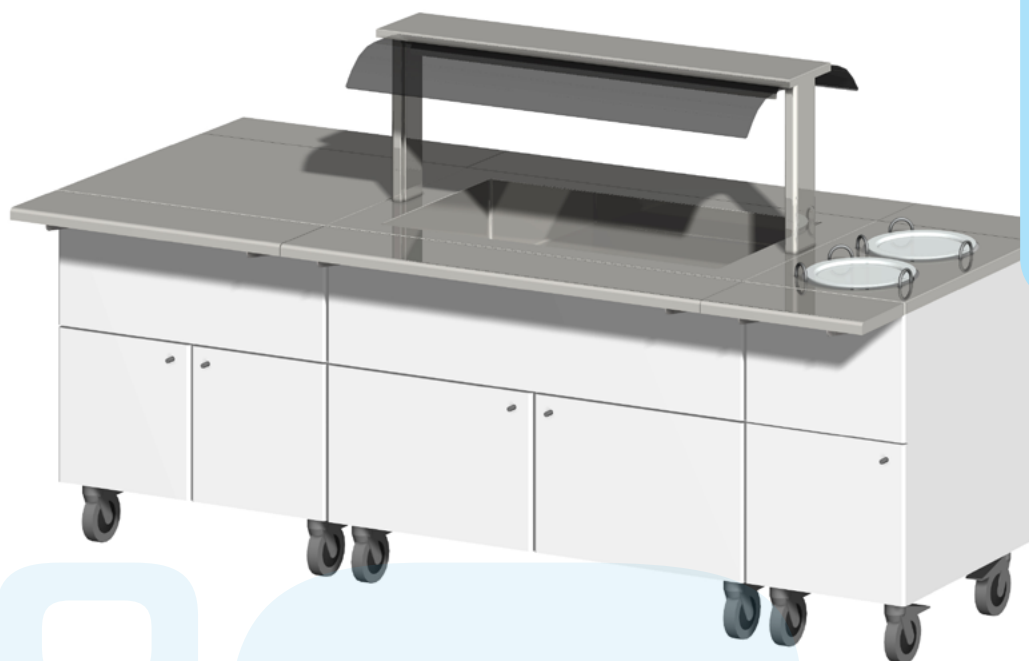

RESERVEDELER FESTIVO BUFFET LINE

- Buffet Line
- Drop In

OVERHYLLE BU2104

BU2104

OVERHYLLE FOR BLH-C BU2104

Reservedelsliste Festivo Overhulle -C 01.06.2015

Pos	Del nr.:	Description	Type	BLH45C	BLH80C	BLH120C	BLH160C
2-1-1	BU1598	Top cover plate 45		1			
2-1-2	BU1576	Top cover plate 80			1		
2-1-3	BU1577	Top cover plate 120				1	
2-1-4	BU1807	Top cover plate 160					1
2-2-1	BU1934	Plexi cover two-sided 45		1			
2-2-2	BU1935	Plexi cover two-sided 80			1		
2-2-3	BU1936	Plexi cover two-sided 120				1	
2-2-4	BU1937	Plexi cover two-sided 160					1
2-3-1	BU1938	Plexi cover one-sided 45		2			
2-3-2	BU1939	Plexi cover one-sided 80			2		
2-3-3	BU1940	Plexi cover one-sided 120				2	
2-3-4	BU1941	Plexi cover one-sided 160					2
2-4-1	BU1942	Reflector element 45		1			
2-4-2	BU1943	Reflector element 80			1		
2-4-3	BU1944	Reflector element 120				1	
2-4-4	BU1945	Reflector element 160					1
2-5-1	SP17800	Light + cable	TL2001 13W		1	2	2
2-5-2	SP17801	Light + cable	TL2001 8W	1			
2-6	SP17802	Jumper cable for light		0	0	0	1
2-7-1	BU1720	Vertical bar		2	2	2	2
2-7-2	BU1028	Cover plate for vertical bar		2	2	2	2
2-8	BU1580	End tubes		2	2	2	2
2-9	BU1583	Bottom cover plate		2	2	2	2