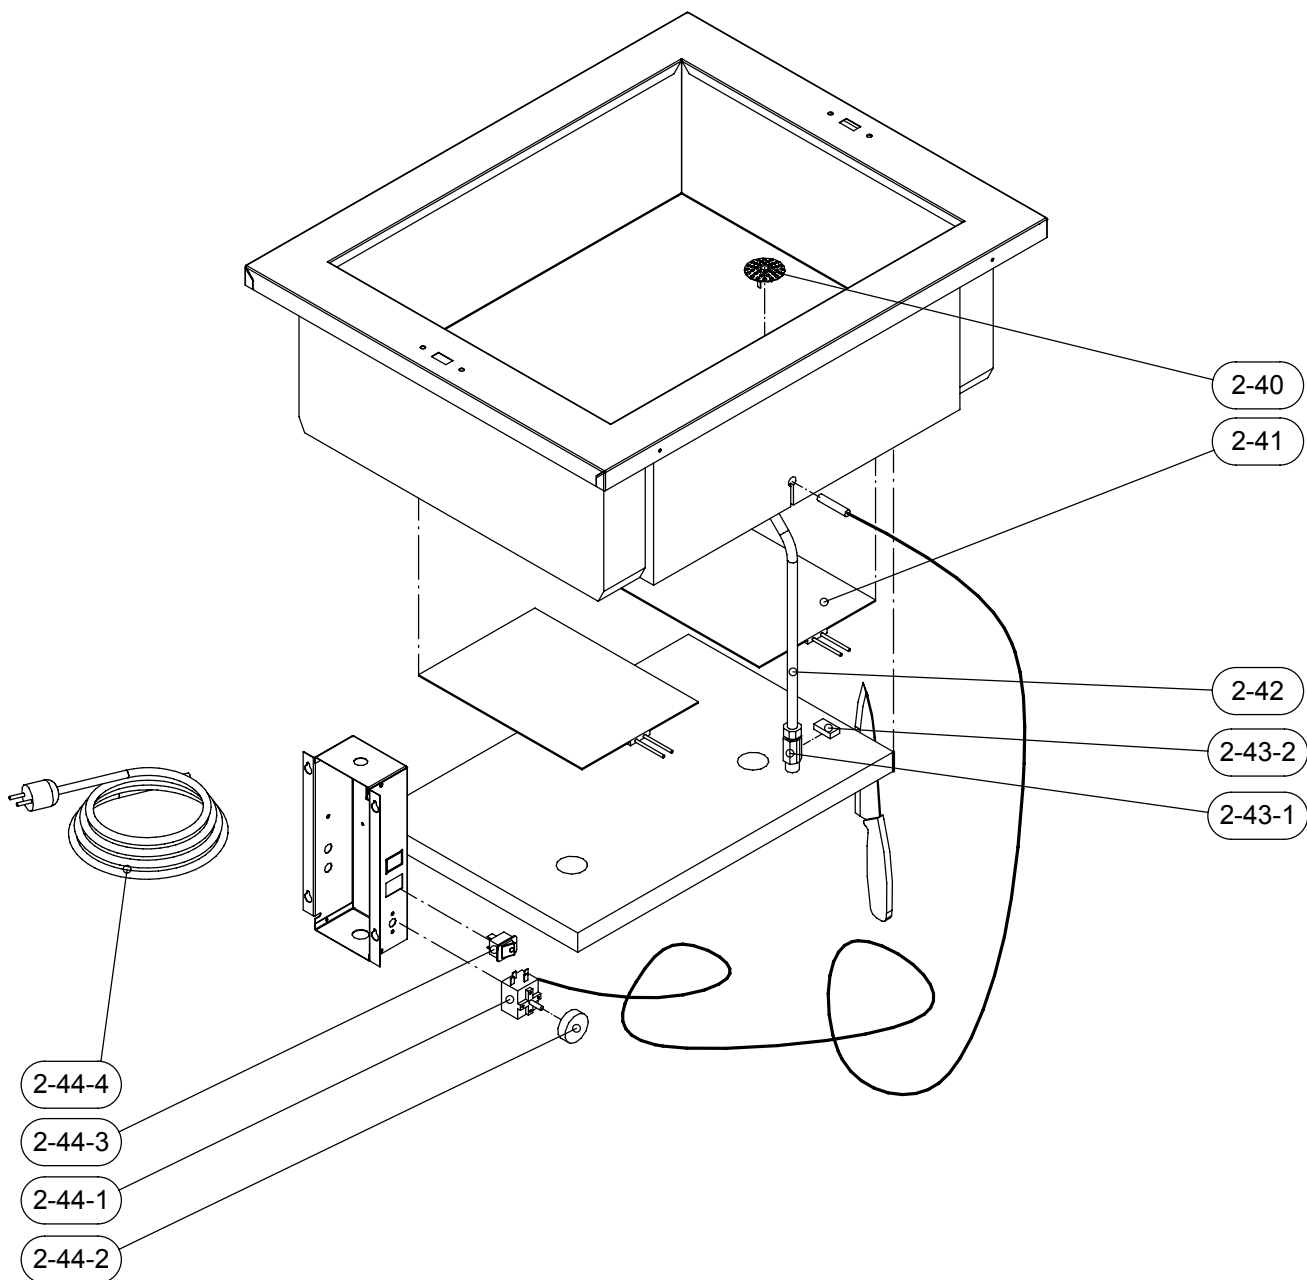

VANNBAD BLH-H BU2102

Reservedelsliste Festivo BLH-H 01.06.2015

Pos	Del nr.:	Description	BLH80H	BLH120H	BLH160H
2-40	BU1730	Sieve	1	1	1
2-41	SP18001	Heating mat 550W	2	2	3
2-42	SP14902	Exhaust pipe	1	1	1
2-43-1	SP14905	Shut-off valve	1	1	1
2-43-2	SP14903	Handle for shut-off	1	1	1
2-44-1	SP17023	Thermostat	1	1	1
2-44-2	SP17026U	Adjusting knob	1	1	1
2-44-3	SP16448	Mains switch	1	1	1
2-44-4	SP16440	Mains cable	1	1	1

BU2102