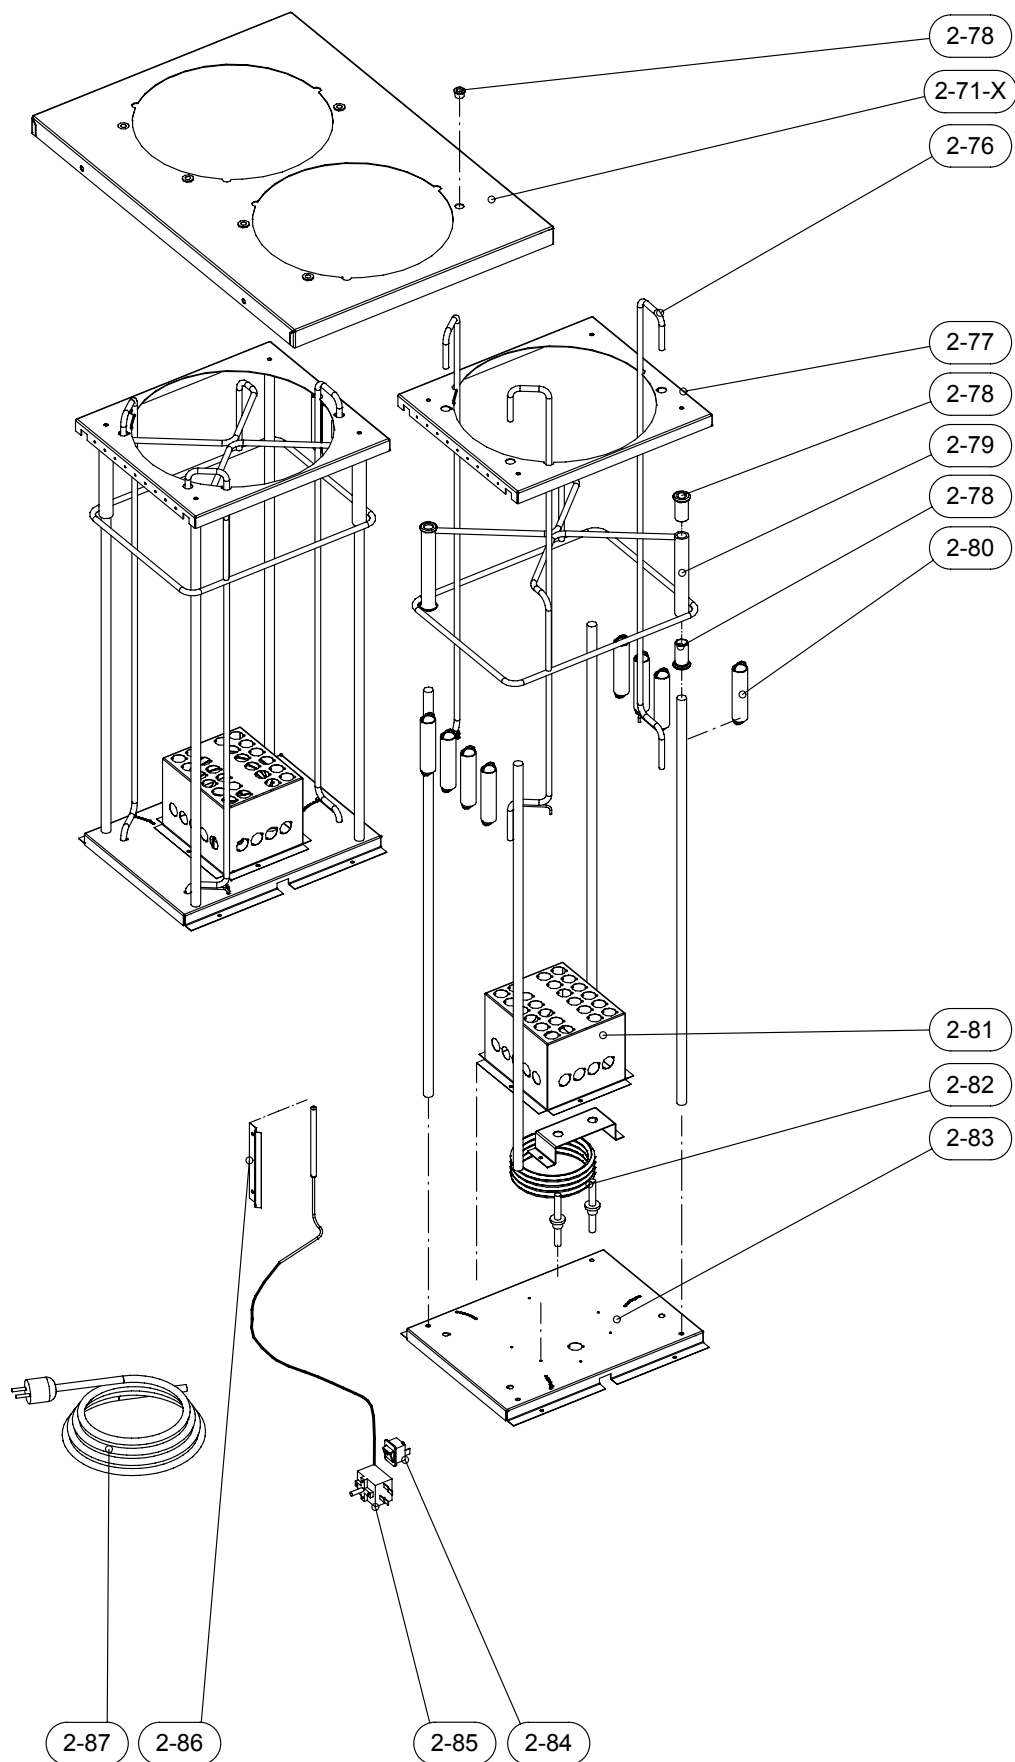

TALLERKENDISPENSER BLDI-PH/PN BU2105

BU2105

TALLERKENDISPENSER BLDI-PH/PN BU2105

Reservedelsliste Festivo tallerkendispenser 01.06.2015

Pos	Del nr.:	Description	Type	BLDIPN28	BLDIPN32	BLDIPH28	BLDIPH32
2-75-1	DI2251	Top cover		1		1	
2-75-2	DI2250	Top cover			1		1
2-75-3	DI2264	Top cover (2 cylinders)		1		1	
2-76	LM1098	Steering bar		3	3	3	3
2-77	LM1203	Top cover support		1	1	1	1
2-78	SP15115	Steering bush ring		6	6	6	6
2-79	LM1201	Plate lift		1	1	1	1
2-80	SP10500	Spring		8	8	8	8
2-81	LM1167	Cover for heater				1	1
2-82	SP18000	Heater	700W/230V			1	1
2-83	DI2259	Cylinder bottom plate		1	1	1	1
2-84	SP16448	Mains switch		1	1	1	1
2-85	SP17023	Thermostat		1	1	1	1
2-86	G43906	Probe holder		1	1	1	1
2-87	SP16440	Mains cable		1	1	1	1