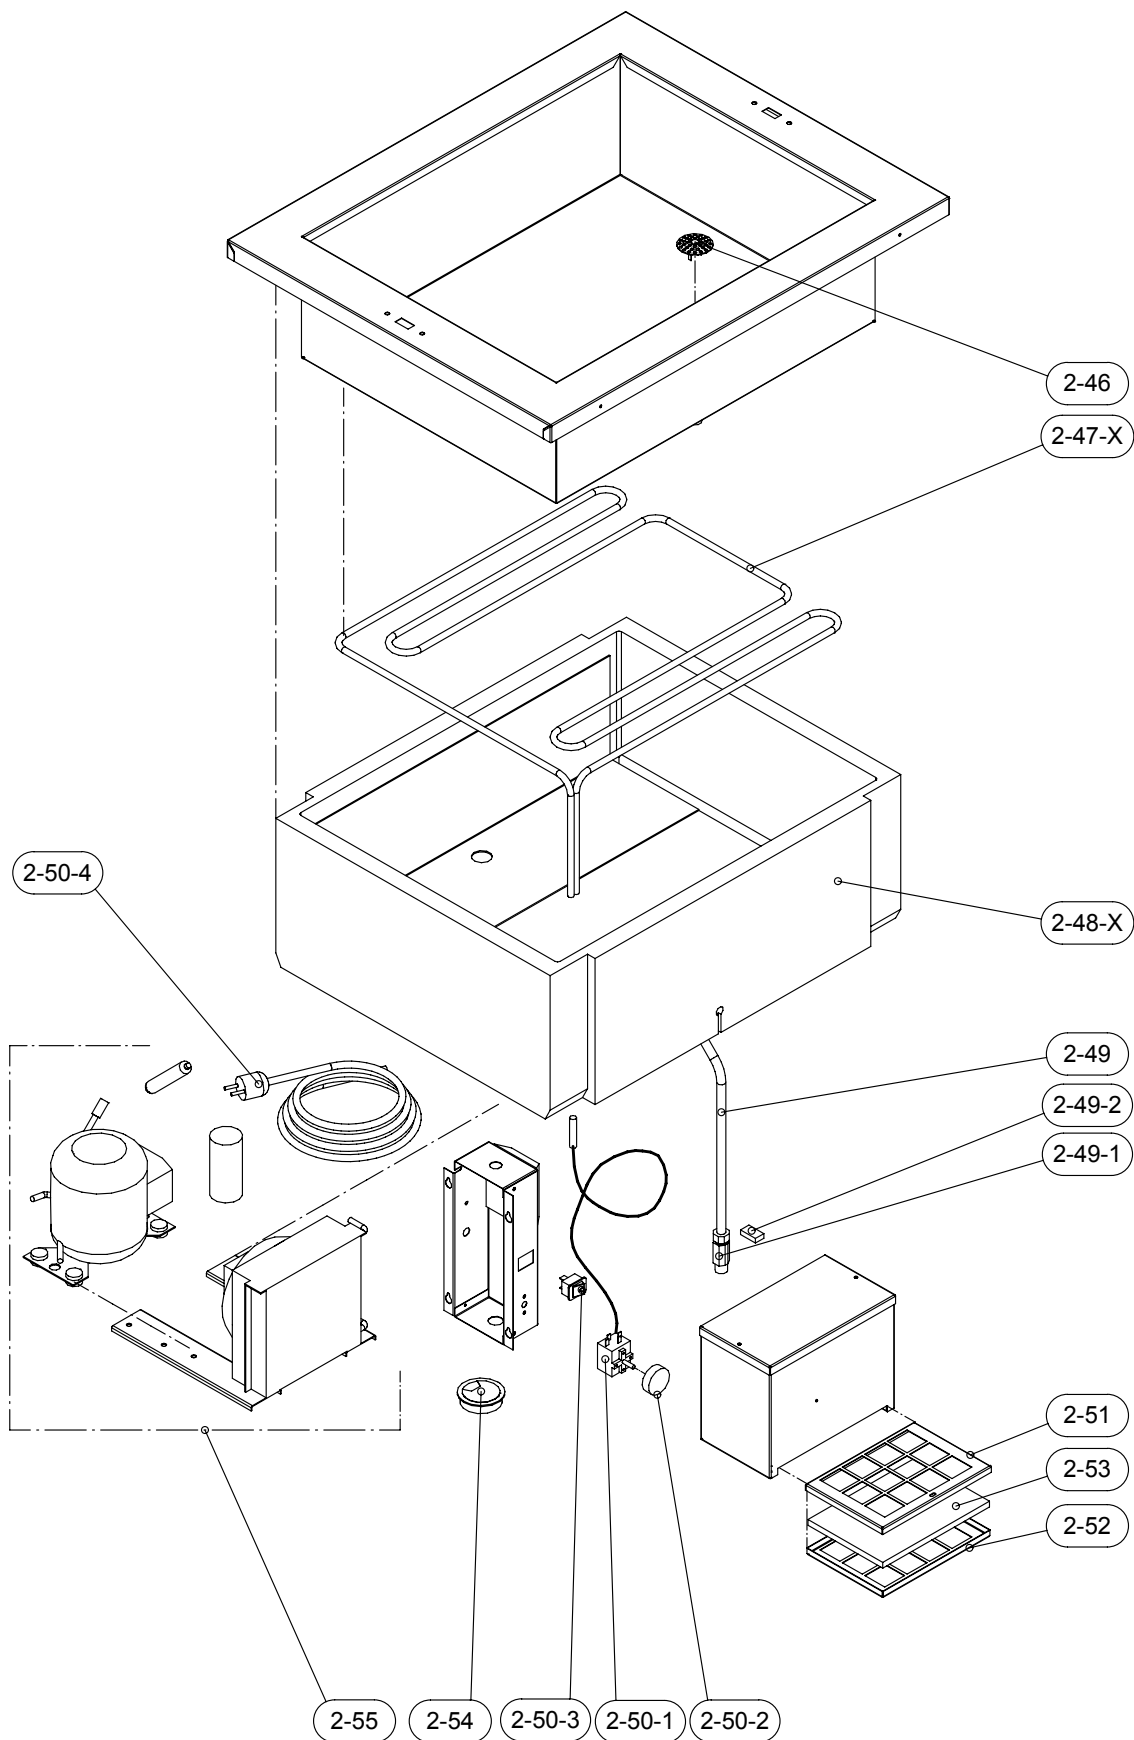

KJØLETEKNISK FOR BLH-C BU2103

BU2103