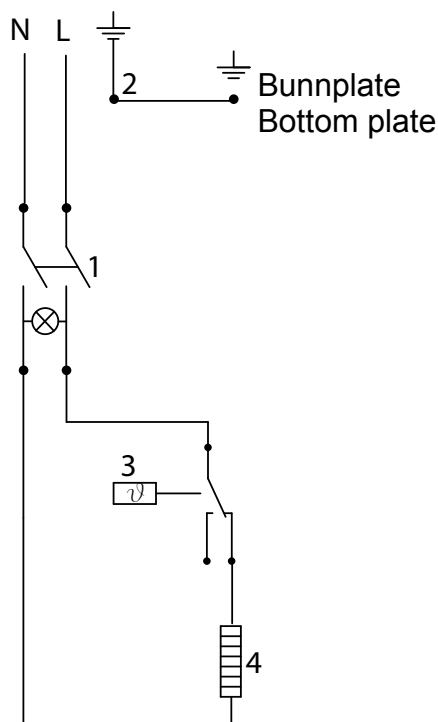

EL SKJEMA FESTIVO BUFFET LINE PRO MED VARM TOPP BLDI-45HT, BLDI-80HT, BLDI-120HT

- 1: Hovedbryter
- 2: Jordkobling i koblingsboks
- 3: Termostat
- 4: Varmeelement(1-2)

- 1: Main switch
- 2: Earth connection in box
- 4: Thermostat
- 5: Heating element (1-2)

El skjema Festivo Buffet Line PRO-HT varm topp

Wire diagram Festivo Buffet PRO-HT hot top

°COLIA

post@colia.no

RJ

02.06.2015