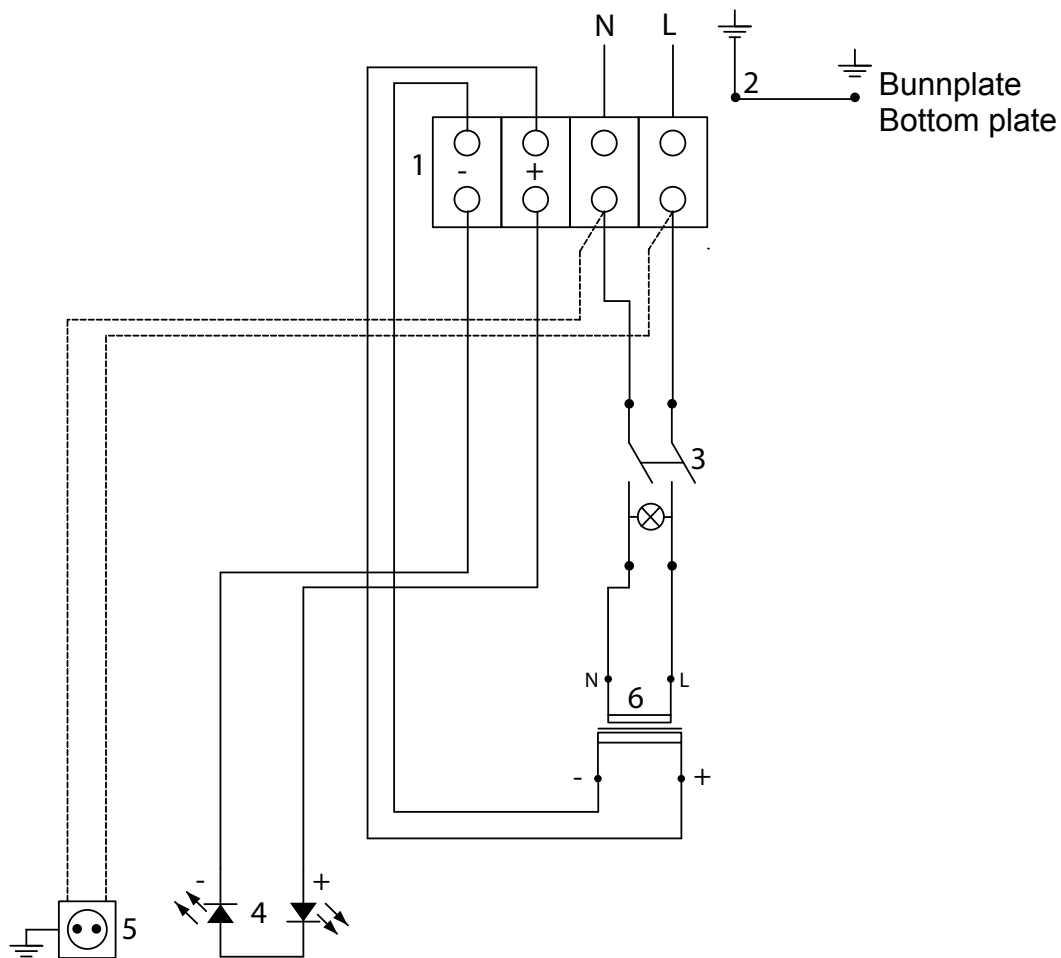

EL SKJEMA FESTIVO BUFFET LINE PRO NØYTRAL

BLH-45N, BLH-80N, BLH-120N, BLH-160N

- 1: Rekkeklemme
- 2: Jordkobling i koblingsboks
- 3: Lysbryter
- 4: LED lys(1-3)
- 5: Stikkontakt ekstraustyr
- 6: LED transformator

- 1: Terminal block
- 2: Earth connection in box
- 6: Light switch
- 7: LED light (-3)
- 8: Socket optional
- 9: LED transformer

El skjema Festivo Buffet Line PRO-N	
Wire diagram Buffet Line PRO-N	
  post@colia.no	RJ
	02.06.2015