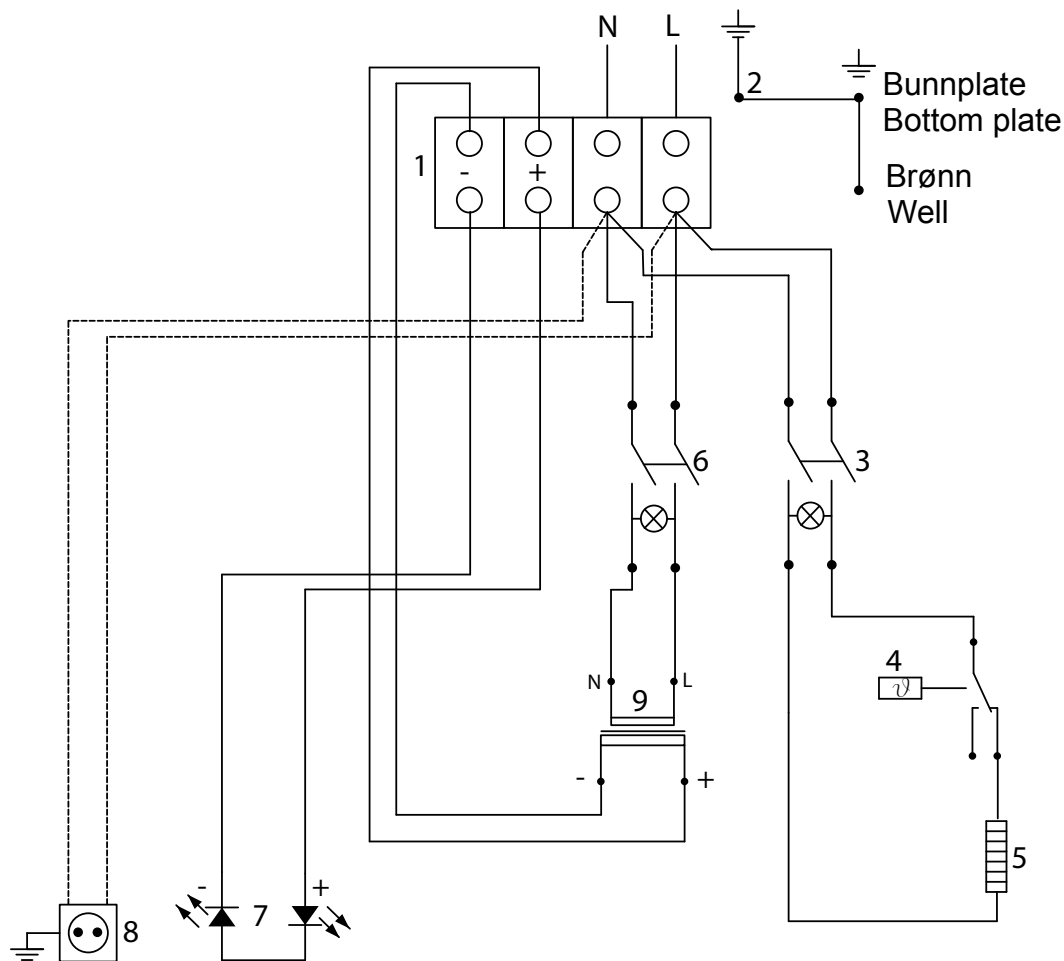

- 1: Terminal block
- 2: Earth connection in box
- 3: Main switch
- 4: Thermostat
- 5: Compressor
- 6: Light switch
- 7: LED light (1-3)
- 8: Socket optional
- 9: LED transformer

El skjema Festivo Buffet Line PRO-C

Wire diagram Festivo Buffet Line PRO-C

COLIA

post@colia.no

RJ

02.06.2015

EL SKJEMA FESTIVO BUFFET LINE PRO MED VARME
BLH-45H, BLH-80H, BLH-120H, BLH-160H
BLDI-45H, BLDI-80H, BLDI-120H

- 1: Rekkeklemme
- 2: Jordkobling i koblingsboks
- 3: Hovedbryter
- 4: Termostat
- 5: Varmeelement(1-4)
- 6: Lysbryter
- 7: LED lys(1-3)
- 8: Stikkontakt ekstraustyr
- 9: LED transformator

- 1: Terminal block
- 2: Earth connection in box
- 3: Main switch
- 4: Thermostat
- 5: Heating element (1-4)
- 6: Light switch
- 7: LED light (1-3)
- 8: Socket optional
- 9: LED transformer

El skjema Festivo Buffet Line PRO-H	
Wire diagram Festivo Buffet Line PRO-H	
 post@colia.no	RJ
	02.06.2015