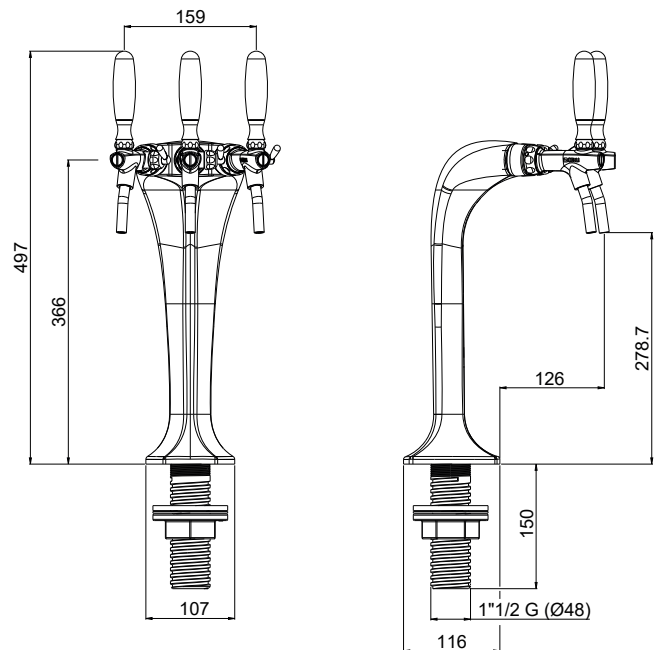

COBRA[®]

PLUS 3

3-ways chrome-plated
brass tower.

Colonna 3 vie
in ottone cromato.

Tower and taps also available with goldplated finishing
Disponibile anche con finitura e rubinetti dorati